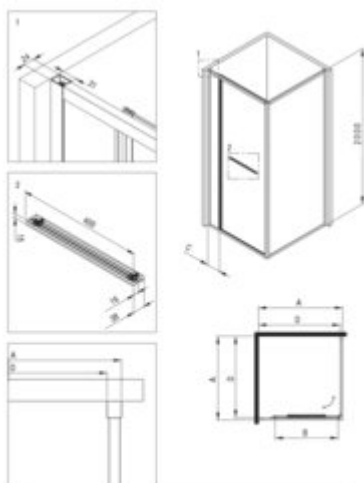

SQUARE

Shower cabin, square

Product code: KQB_N099P

EAN: 5907650898306

Color: nero

Warranty [years]: 5

KQB	Size	A (mm)	B (mm)	C (mm)	D (mm)
KQB_N099P	900x900	790-800	580	112	750-770
KQB_N099P	900x800	890-900	680	112	800-820

Finish	nero
Shape	square
Width [mm]	900
Length [mm]	900
Height [mm]	2000
Glass finish	transparent
Glass thickness [mm]	6
Active cover	yes
Adjustment range up to [mm]	20
Masking of assembly elements	yes
Profiles levelling the curvature of the walls	yes
Reversible doors	yes
Installation without shower tray possible	yes
Double top rollers with ball bearings	yes
Detachable lower rollers	yes

Features:

- The doors slide inside the enclosure - more space in every bathroom.
- Safe and durable tempered glass
- Hydrophobic Active-Cover coating that makes it easier for water to run off the glass
- Only the best materials, the quality of which has been confirmed by laboratory tests
- Dedicated to Active Cover surfaces
- Resistance to impacts, chemicals and stains in accordance with PN-EN 14428+A1:2008 norm, c
- Possibility to install the cabin without a shower tray, directly on the tiles
- Reversible door that allows the cabin to be mounted on the right or left side
- Profiles leveling the curvature of the walls
- Covering of assembly elements
- Double top rollers with ball bearings
- Dedicated cleaning agent, safe for cleaned surfaces
- Innovative, durable and easy to clean Nero coating