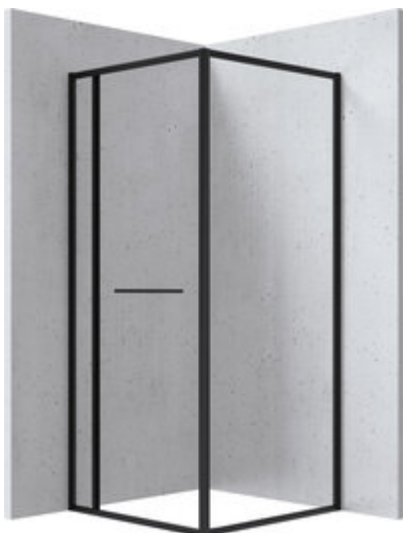

SQUARE

Shower cabin, square

Product code: KQB_N099P

EAN: 5907650898306

Color: nero

Warranty [years]: 5

KQB	Size	A (mm)	B (mm)	C (mm)	D (mm)
KQB_N099P	900x900	790-800	580	112	750-770
KQB_N099P	900x800	890-900	680	112	800-820

Finish	nero
Shape	square
Width [mm]	900
Length [mm]	900
Height [mm]	2000
Glass finish	transparent
Glass thickness [mm]	6
Active cover	yes
Adjustment range up to [mm]	20
Masking of assembly elements	yes
Profiles levelling the curvature of the walls	yes
Reversible doors	yes
Installation without shower tray possible	yes
Double top rollers with ball bearings	yes
Detachable lower rollers	yes

Features:

- The doors slide inside the enclosure - more space in every bathroom.
- Safe and durable tempered glass
- Hydrophobic Active-Cover coating that makes it easier for water to run off the glass
- Only the best materials, the quality of which has been confirmed by laboratory tests
- Dedicated to Active Cover surfaces
- Resistance to impacts, chemicals and stains in accordance with PN-EN 14428+A1:2008 norm, c
- Possibility to install the cabin without a shower tray, directly on the tiles
- Reversible door that allows the cabin to be mounted on the right or left side
- Profiles leveling the curvature of the walls
- Covering of assembly elements
- Double top rollers with ball bearings
- Dedicated cleaning agent, safe for cleaned surfaces
- Innovative, durable and easy to clean Nero coating