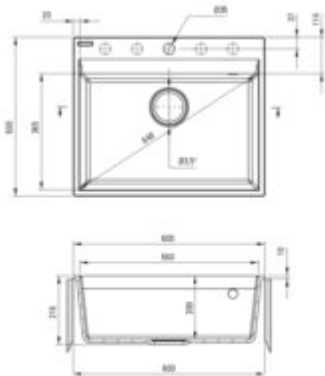

CORIO

Granite sink, 1-bowl

Product code: ZRC_210A

EAN: 5907650865636

Color: graphite

Warranty [years]: 18

Sink

Finish	graphite
Surface type	matte
Material	granite
Installation method	inset, flush
Number of bowls	1
Minimum cabinet width [mm]	600
Width [mm]	500
Length [mm]	600
Height [mm]	216
Cut-out Length [mm]	580
Cut-out Width [mm]	480
Reversible	no
Equipped with accessories	yes
Drain diameter	3.5"
Number of holes	1
Number of pre-drilled holes	4