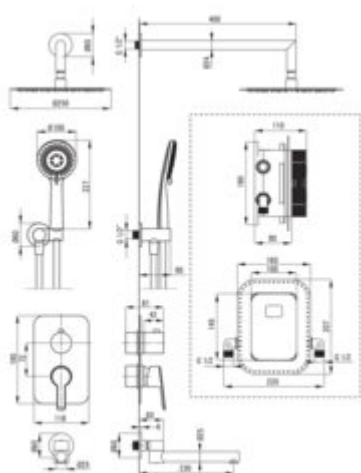

ARNIKA

Concealed shower set

Product code: BXY0QAM

EAN: 5907650859529

Color: chrome

Warranty [years]: 7

Mixer (BXY_0QAM)

Mixer type	Concealed BOX, mixer
Installation method	concealed

Mixer (BXY_X44M)

Mixer type	Concealed BOX, mixer
Installation method	concealed
Flow class [l/min]	B ≤ 25.2 (19.9 - 25.2)
Acoustic group [dB]	I (x ≤ 20)

Spout (NAC_045K)

Spout type	still
Range of shower/ bath spout [mm]	400

Spout (NAC_087K)

Spout type	foldable
Range of shower/ bath spout [mm]	230
aerator	yes

Shower overhead

Shape	round
Material	steel 304
thickness	55
Diameter [mm]	400
Anti-calc	yes
Number of functions	1
Stream type	rain
Quick response time for turning the water on and off	yes

Hand shower

Number of functions	3
Anti-calc	yes
Stream type	rain, mixed, hydromassage

Hose

Length [mm]	1500
Braid material	PVC
Anti-twist	1

Angled hose connector

Finish	chrome
Connection type	for the hose with hand shower holder
Shape	round
Material	brass
Connection thread	yes
Concealed mounting	yes