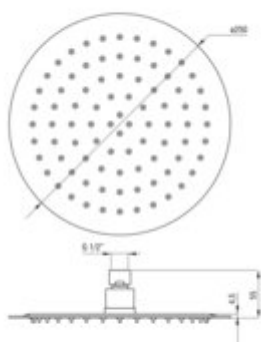

## Shower head, steel

**Product code:** NAC\_000K

**EAN:** 5908212044131

**Color:** chrome

**Warranty [years]:** 2

Finish	steel
Shape	round
Material	steel 304
thickness	55
Diameter [mm]	250
Number of functions	1
Anti-calc	yes
Stream type	rain
Flow class [l/min]	7.2 ≤ Z < 12 (7.2 - 11.9)
Connection thread 1/2"	yes
Quick response time for turning the water on and off	yes
Spare nozzles	yes