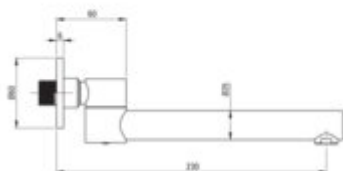

## Bathtub spout, foldable

**Product code:** NAC\_F87K

**EAN:** 5907650834403

**Color:** brushed steel

**Warranty [years]:** 2

### Aerator

Aerator type	honeycomb
Stream type	aerated
Aerator size	M20
Thread type	external

### Spout

Finish	steel
Spout type	bathtub
Material	brass
Spout type	foldable
Range of shower/ bath spout [mm]	230
Spout length [mm]	244
aerator	yes
Concealed mounting	yes
Additional features	dodatkowy aerator umywalkowy w komplecie