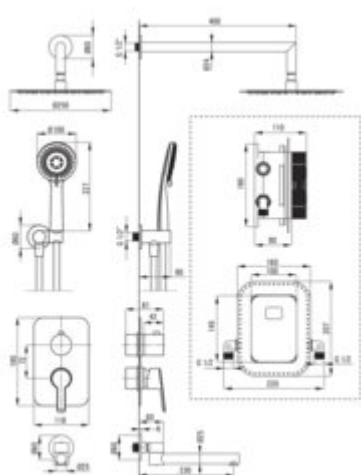

ARNIKA

Concealed shower set

Product code: BXYDQAM
EAN: 5907650859536
Color: titanium
Warranty [years]: 7

Mixer (BXY_DQAM)

Mixer type	Concealed BOX
Installation method	concealed

Mixer (BXY_X44M)

Mixer type	Concealed BOX, mixer
Installation method	concealed
Flow class [l/min]	B ≤ 25.2 (19.9 - 25.2)
Acoustic group [dB]	I (x ≤ 20)

Spout (NAC_D45K)

Spout type	still
Range of shower/ bath spout [mm]	388

Spout (NAC_D87K)

Spout type	foldable
Range of shower/ bath spout [mm]	230
aerator	yes

Shower overhead

Shape	round
Material	steel 304
Diameter [mm]	250
Anti-calc	yes
Number of functions	1
Stream type	rain
Quick response time for turning the water on and off	yes

Hand shower

Number of functions	3
Anti-calc	yes
Stream type	rain, mixed, hydromassage

Hose

Length [mm]	1500
Braid material	PVC
Anti-twist	1

Angled hose connector

Finish	titanium
Connection type	for the hose with hand shower holder
Shape	round
Material	brass
Connection thread	yes
Concealed mounting	yes

Features:

- Deante Design Studio Collection
- Ultra thin steel head
- Anti-twist system, preventing the hose from twisting
- Anti-calc system facilitating the removal of limescale deposits
- Anti-calc hand shower
- Only the best materials, the quality of which has been confirmed by laboratory tests
- Flush-mounted installation ensures the aesthetics of the bathroom