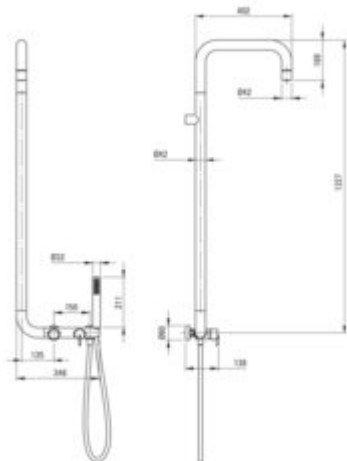

SILIA

Shower column, with shower mixer

Product code: NQS_N4XM
EAN: 5907650818922
Color: nero
Warranty [years]: 5

reddot winner 2024

Shower column

Finish	nero
mixer	yes
Flow class [l/min]	15<= S <20 (15 - 19.9)

Rail

Material	brass
----------	-------

Shower overhead

Shape	round
Material	brass
thickness	42
Diameter [mm]	42
Anti-calc	yes
Number of functions	1
Stream type	rain

Hand shower

Number of functions	1
Anti-calc	yes
Stream type	rain
Additional features	cool-out

Hose

Length [mm]	1500
Braid material	PVC
Anti-twist	1

Function switch

Switch type	click mechanical
-------------	------------------

Mixer

Mixer type	mixer
------------	-------

Features:

- Deante Design Studio Collection
- The Silia rain shower head has been awarded the Red Dot award
- Noble form and timeless simplicity
- Handset holder integrated with the battery body
- Ceramic mechanical Click type function switch
- Optimal cone-shaped water flow
- Innovative, durable and easy to clean Nero coating
- The mixer body is made of the highest quality brass
- Durable hose ends made of brass
- Anti-twist system, preventing the hose from twisting
- Anti-calc system facilitating the removal of limescale deposits
- Dedicated cleaning agent, safe for cleaned surfaces
- Only the best materials, the quality of which has been confirmed by laboratory tests
- Cool-out hand shower