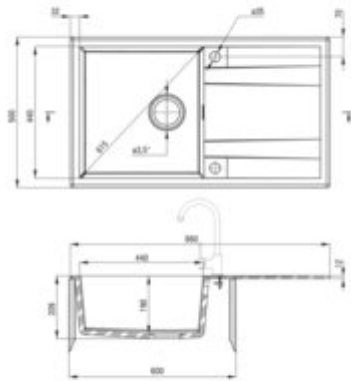

#### Sink

Finish	nero
Surface type	matte
Material	granite
Installation method	inset
Number of bowls	1
Minimum cabinet width [mm]	600
Width [mm]	500
Length [mm]	860
Height [mm]	209
Bowl depth [mm]	190
Cut-out Length [mm]	840
Cut-out Width [mm]	480
Reversible	yes
Equipped with accessories	yes
Drain diameter	3.5"
Number of holes	2