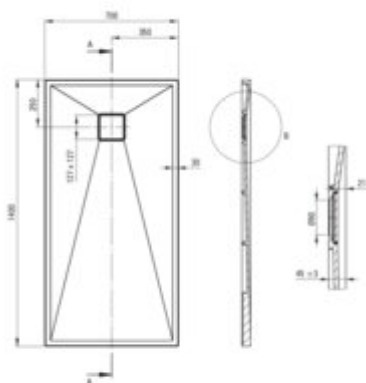

CORREO

Granite shower tray, rectangular

Product code: KQR_577B

EAN: 5907650883890

Color: beige

Warranty [years]: 10

Material	granite
Shape	rectangular
Width [mm]	700
Length [mm]	1400
Height [mm]	45
Installation method	on the floor level, on the construction material support, directly on the spout
Drain diameter	90
possibility to cut to size	yes
Hydrophobicity	yes

Features:

- Properties of Deante granite: resistance to impact, high temperature, discoloration, therm
- Hydrophobic properties repel water molecules
- The finish enriched with silver ions adds antiseptic properties
- For installation at floor level, directly on the screed or supported by construction mater
- Possibility of cutting the granite shower tray
- Warning! The NHC_029C siphon fits this shower tray
- Warning! The NHC_029D siphon fits this shower tray
- Anti-slip properties of granite shower trays
- Dedicated cleaning agent, safe for cleaned surfaces
- Only the best materials, the quality of which has been confirmed by laboratory tests