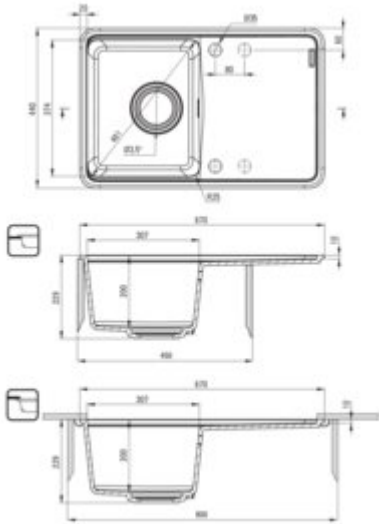

MOMI

Granite sink, 1-bowl with drainer

Product code: ZKM_G11A

EAN: 5907650831136

Color: metallic graphite

Warranty [years]: 18

Sink

Finish	metallic graphite
Surface type	matte
Material	granite
Installation method	inset, undermount
Number of bowls	1
Minimum cabinet width [mm]	450
Width [mm]	440
Length [mm]	670
Height [mm]	230
Bowl depth [mm]	200
Cut-out Length [mm]	650
Cut-out Width [mm]	420
Cut-out Length [mm]	630
Cut-out Width [mm]	400
Reversible	yes
Equipped with accessories	yes
Drain diameter	3.5"
Number of holes	2
Number of pre-drilled holes	2
Additional features	cutting board included, drain cover included

Sink waste kit

Finish	nero
Plug type	automatic, with a button
Low siphon/ Space saver	yes
possibility to connect a dishwasher/ washing machine	yes

Features:

- Deante Design Studio Collection
- Harmonious design
- Deep bowl
- Under-mounting possible
- ATTENTION! Before cutting a hole in the tabletop to install the sink, take into account th
- Granite drain cover
- Automatic CLICK plug
- Chopping board included
- Properties of Deante granite: resistance to impact, high temperature, discoloration, therm
- Hydrophobic properties repel water molecules
- Space-saving siphon which facilitates e.g. sorting waste
- Dedicated cleaning agent, safe for cleaned surfaces
- The finish enriched with silver ions adds antiseptic properties
- Strainer uniformly dyed in mass