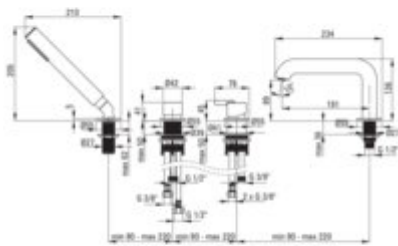

## Bath mixer, 4-hole

**Product code:** BQS\_F14M  
**EAN:** 5907650818496  
**Color:** brushed steel  
**Warranty [years]:** 7

### Mixer

Finish	steel
Material	brass
Mixer type	single-handle, mixer
Installation method	standing
Total mixer height [mm]	205
Flow class [l/min]	A <= 15 (9.1 - 15)
Acoustic group [dB]	I (x <= 20)

### Mixer cartridge

Ceramic cartridge size	35 mm
------------------------	-------

### Connecting hose

Length [mm]	450
Installation thread	3/8"
Connection thread	M12