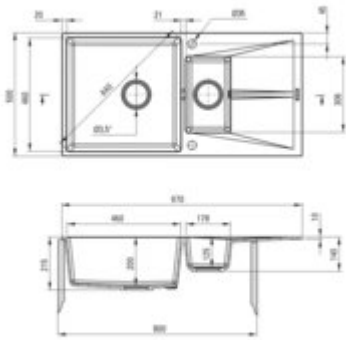

CORIO

Granite sink, 1.5-bowl with drainer

Product code: ZRC_5513

EAN: 5907650865742

Color: beige

Warranty [years]: 18

Sink

Finish	beige
Surface type	matte
Material	granite
Installation method	inset, flush
Number of bowls	1.5
Minimum cabinet width [mm]	800
Width [mm]	500
Length [mm]	970
Height [mm]	215
Cut-out Length [mm]	950
Cut-out Width [mm]	480
Reversible	yes
Equipped with accessories	yes
Drain diameter	3.5"
Number of holes	2
Number of pre-drilled holes	2

Sink waste kit

Finish	steel
Plug type	automatic, manual
Low siphon/ Space saver	yes
possibility to connect a dishwasher/ washing machine	yes

Features:

- The finish enriched with silver ions adds antiseptic properties
- Properties of Deante granite: resistance to impact, high temperature, discoloration, therm
- Hydrophobic properties repel water molecules
- Longest, 18 years warranty
- Accessories with automatic shut-off of the drain
- Space-saving siphon which facilitates e.g. sorting waste
- Dedicated cleaning agent, safe for cleaned surfaces
- Reversible sink - possibility to install the bowl on the left or the right side