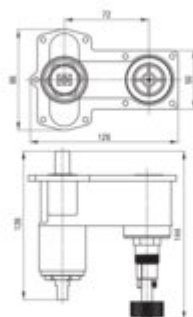

BOX Concealed BOX body, mixer

Product code: BXY_M44M

EAN: 5908212092217

Color: not applicable

Warranty [years]: 7

Mixer

Material	brass
Mixer type	concealed BOX body, mixer
Installation method	concealed
Flow class [l/min]	B <= 25.2 (19.9 - 25.2)
Acoustic group [dB]	I (x <= 20)

Mixer cartridge

Ceramic cartridge size	35 mm
------------------------	-------

Function switch

Switch type	mechanical
-------------	------------

Features:

- Convenient installation - you can install the BOX now and choose external elements at any
- The best materials guarantee durability and reliability of the product
- Timelessness and unlimited creative possibilities
- Complementarity and comprehensiveness of the offer
- Dedicated cleaning agent, safe for cleaned surfaces
- Only the best materials, the quality of which has been confirmed by laboratory tests
- 3-function shower switch, able to lock to 2 functions