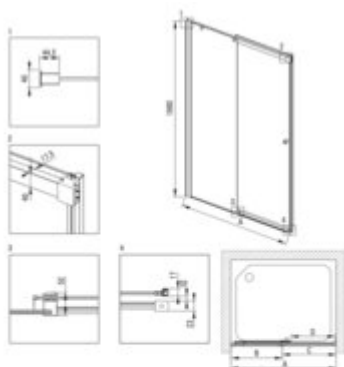

KERRIA PLUS

Shower cabin, rectangular

Product code: KKNP10S09

EAN: 5907650885450

Color: nero

Warranty [years]: 5

Model	Size [mm]	A [mm]	B [mm]	C [mm]	D [mm]	W (KTS) [mm]	H (KTS) [mm]
KTSPN10P	1000x2000	860	1010	1000	1000	1000	2000
KTSPN10P	1100x2000	960	1110	1100	1100	1100	2000
KTSPN10P	1200x2000	1060	1210	1200	1200	1200	2000
KTSPN10P	1300x2000	1160	1310	1300	1300	1300	2000
KTSPN10P	1400x2000	1260	1410	1400	1400	1400	2000
KTSPN10P	1500x2000	1360	1510	1500	1500	1500	2000
KTSPN10P	1600x2000	1460	1610	1600	1600	1600	2000
KTSPN10P	1700x2000	1560	1710	1700	1700	1700	2000
KTSPN10P	1800x2000	1660	1810	1800	1800	1800	2000
KTSPN10P	1900x2000	1760	1910	1900	1900	1900	2000

Showe cabin (KTSPN10P)

Side dimension [mm]	1010
---------------------	------

Showe cabin (KTS_N39P)

Finish	nero
Width [mm]	900
Height [mm]	2000
Glass finish	transparent
Glass thickness [mm]	6
Active cover installation	yes

to be completed with KTS doors , to be completed with KTS walk-in , possibility of assembly with a KTS movable panel

Side dimension [mm]	870
Adjustment range from [mm]	700
Adjustment range up to [mm]	1200
Masking of assembly elements	yes
Profiles levelling the curvature of the walls	yes
Railings	adjustable stiffening the cabin
Tempered glass TOTAL WHITE	yes
Installation without shower tray possible	yes

Shower door (KTSPN10P)

Finish	nero
Width [mm]	1000
Height [mm]	2000
Glass finish	transparent
Glass thickness [mm]	6
Active cover installation	yes

to be completed with KTS walk-in

Masking of assembly elements	yes
Profiles levelling the curvature of the walls	yes