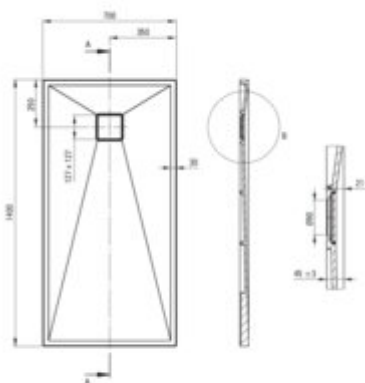

CORREO

Granite shower tray, rectangular

Product code: KQR_S77B

EAN: 5907650869405

Color: metallic grey

Warranty [years]: 10

Finish	metallic grey
Material	granite
Shape	rectangular
Width [mm]	700
Length [mm]	1400
Height [mm]	45
Installation method	directly on the spout, on the construction material support, on the floor level
Drain diameter	90
possibility to cut to size	yes
Hydrophobicity	yes

Features:

- Properties of Deante granite: resistance to impact, high temperature, discoloration, therm
- The finish enriched with silver ions adds antiseptic properties
- Anti-slip properties of granite shower trays
- Hydrophobic properties repel water molecules
- For installation at floor level, directly on the screed or supported by construction mater
- Possibility of cutting the granite shower tray
- Warning! The NHC_029C siphon fits this shower tray
- Warning! The NHC_029D siphon fits this shower tray
- Only the best materials, the quality of which has been confirmed by laboratory tests
- Dedicated cleaning agent, safe for cleaned surfaces