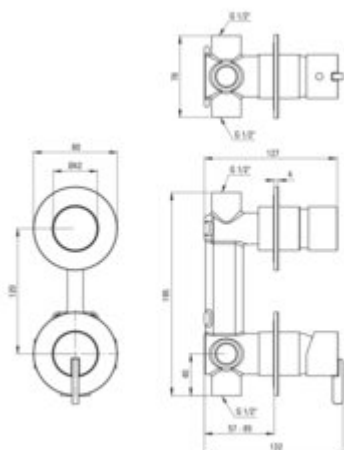

SILIA

Shower mixer, concealed

Product code: BQS_N44P

EAN: 5907650818571

Color: nero

Warranty [years]: 7

Mixer

| | |
|---------------------|----------------------|
| Finish | nero |
| Material | brass |
| Mixer type | single-handle, mixer |
| Installation method | concealed |
| Flow class [l/min] | S - 15.1-19.8 l/min |
| Acoustic group [dB] | I (x <= 20) |

Mixer cartridge

| | |
|------------------------|-------|
| Ceramic cartridge size | 35 mm |
|------------------------|-------|

Function switch

| | |
|-------------|------------------|
| Switch type | click mechanical |
|-------------|------------------|