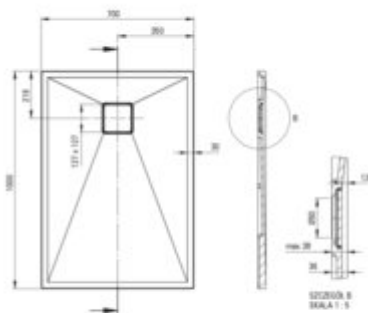

CORREO

Granite shower tray, rectangular

Product code: KQR_575B

EAN: 5907650883883

Color: beige

Warranty [years]: 10

Material	granite
Shape	rectangular
Width [mm]	700
Length [mm]	1000
Height [mm]	36
Installation method	on the floor level, on the construction material support, directly on the spout
Drain diameter	90
possibility to cut to size	yes
Hydrophobicity	yes

Features:

- Properties of Deante granite: resistance to impact, high temperature, discoloration, therm
- Hydrophobic properties repel water molecules
- The finish enriched with silver ions adds antiseptic properties
- For installation at floor level, directly on the screed or supported by construction mater
- Possibility of cutting the granite shower tray
- Warning! The NHC_029C siphon fits this shower tray
- Warning! The NHC_029D siphon fits this shower tray
- Anti-slip properties of granite shower trays
- Dedicated cleaning agent, safe for cleaned surfaces
- Only the best materials, the quality of which has been confirmed by laboratory tests