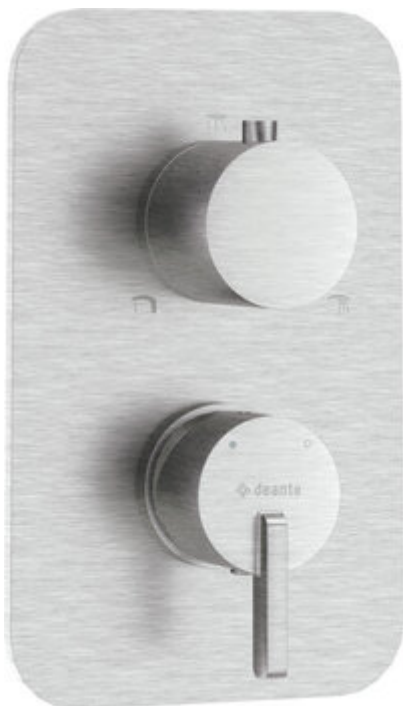

SILIA

External element, for mixer BOX

Product code: BXY_FQSM

EAN: 5907650832355

Color: brushed steel

Warranty [years]: 2

Mixer

Finish	steel
Material	brass
Mixer type	Concealed BOX
Installation method	concealed

Features:

- Deante Design Studio Collection
- Noble form and timeless simplicity
- Convenient installation - you can install the BOX now and choose external elements at any
- Only the best materials, the quality of which has been confirmed by laboratory tests
- Timelessness and unlimited creative possibilities
- Complementarity and comprehensiveness of the offer
- Innovative and easy to maintain brushed steel coating
- Cleaning agent for fixtures in all colors available
- Note: Mixing box sold separately
- Coating applied using the PVD method