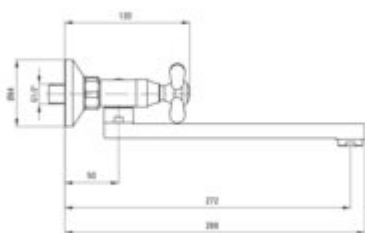

SYMETRIO

Kitchen tap, wall-mounted

Product code: BOS_080D

EAN: 5908212087794

Color: chrome

Warranty [years]: 5

Mixer

Finish	chrome
Material	brass
Mixer type	two-handle, mixer
Installation method	wall-mounted
Flow class [l/min]	S - 15.1-19.8 l/min
Acoustic group [dB]	II (20 < x <= 30)

Mixer cartridge

Ceramic cartridge size	1/2"
------------------------	------

Spout

Spout type	swivel
Mixer spout range [mm]	272
Material	steel 304

Aerator

Aerator type	honeycomb
Aerator size	M24

Features:

- Cleaning agent for fixtures in all colors available