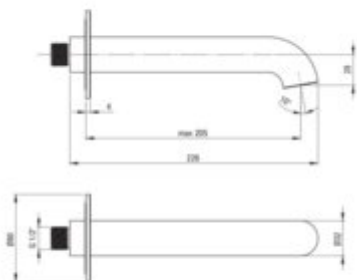

SILIA Bathtub spout

Product code: NQS_D81K

EAN: 5907650818854

Color: titanium

Warranty [years]: 2

Aerator

Aerator type	silicone, laminar
Stream type	full
Aerator size	M24
Thread type	external

Spout

Finish	titanium
Spout type	bathtub
Material	brass
Spout type	still
Range of shower/ bath spout [mm]	205
Spout length [mm]	226
aerator	yes
Concealed mounting	yes

Features:

- Deante Design Studio Collection
- Noble form and timeless simplicity
- Innovative, durable and easy to clean Titanium coating
- Flush-mounted installation ensures the aesthetics of the bathroom
- Silicone aerator for easy limescale removal
- Cleaning agent for fixtures in all colors available
- Only the best materials, the quality of which has been confirmed by laboratory tests