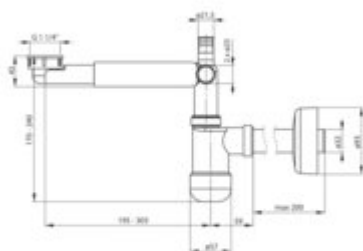

SPACE-SAVER LUX Washbasin waste kit, telescopic

Product code: NHC_633K

EAN: 5908212062227

Color: white

Warranty [years]: 5

Finish	white
Telescopic siphon	yes
Low siphon/ Space saver	yes
Cleaning method	from the bottom
Siphon type	bottle-type
Connector diameter [mm]	32
Drain diameter	1 1/4"
Additional features	possibility to connect other appliances