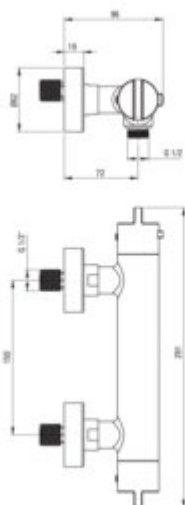

THERM

Shower mixer, thermostatic

Product code: BCH_04BT

EAN: 5907650815129

Color: chrome

Warranty [years]: 7

Mixer

Finish	chrome
Material	brass
Mixer type	two-handle, thermostatic
Installation method	wall-mounted
Total mixer height [mm]	96
Flow class [l/min]	S - 15.1-19.8 l/min
Acoustic group [dB]	II (20 < x <= 30)
Check valves	yes

Mixer cartridge

Temperature lock	yes
------------------	-----

Features:

- Thermostatic cartridge for precise water temperature setting
- The mixer body is made of the highest quality brass
- Only the best materials, the quality of which has been confirmed by laboratory tests
- 38°C temperature lock
- Ergonomic knobs
- Top grade brass
- Combination of functionality and aesthetics
- Reinforced check valves compensate for pressure surges
- Cleaning agent for fixtures in all colors available