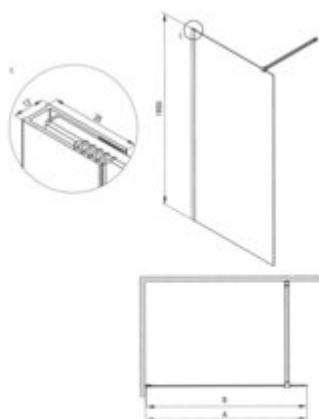

PRIZMA

Shower wall, walk-in

Product code: KTJ_R32P

EAN: 5907650881650

Color: brushed gold

Warranty [years]: 5

Model	Size	A (mm)	B (mm)
KTJ_R32P	900x1950	800	1950
KTJ_R32P	900x1950	900	1950
KTJ_R32P	900x1950	1000	1950
KTJ_R32P	1100x1950	800	1950
KTJ_R32P	1100x1950	900	1950
KTJ_R32P	1100x1950	1000	1950

Shower door

rails adjustable stiffening the cabin

Showe cabin

Finish brushed gold

Width [mm] 1200

Height [mm] 1950

Glass finish transparent

Glass thickness [mm] 6

Active cover yes

Side dimension [mm] 1180

Reversible doors yes

Installation without shower tray

possible

Features:

- Safe and durable tempered glass
- Possibility to install the cabin without a shower tray, directly on the tiles
- Hydrophobic Active-Cover coating that makes it easier for water to run off the glass
- Dedicated to Active Cover surfaces
- Only the best materials, the quality of which has been confirmed by laboratory tests
- Reversible door that allows the cabin to be mounted on the right or left side
- Resistance to impacts, chemicals and stains in accordance with PN-EN 14428+A1:2008 norm, c
- Can be combined with a second sliding wall and the Prizma walk-in shower wall
- Possibility of mounting the cabin directly on tiles or on Correo granite (KQR) and Kerria Plus acrylic (KTS) shower trays
- Free combination of elements
- Innovative and easy to maintain brushed gold coating