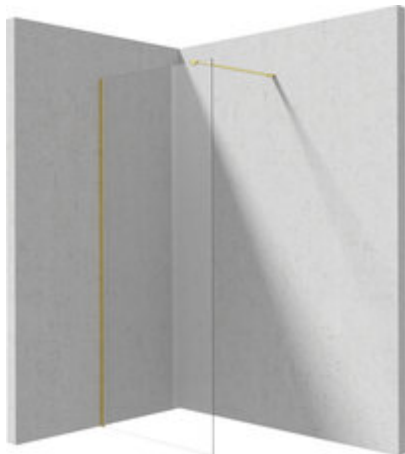

PRIZMA

Shower wall, walk-in

Product code: KTJ_R32P

EAN: 5907650881650

Color: brushed gold

Warranty [years]: 5

Model	Size	A (mm)	B (mm)
KTJ_R32P	900x1950	800	1950
KTJ_R32P	900x1950	900	1950
KTJ_R32P	900x1950	1000	1950
KTJ_R32P	1100x1950	800	1950
KTJ_R32P	1100x1950	900	1950
KTJ_R32P	1100x1950	1000	1950

Shower door

rails adjustable stiffening the cabin

Showe cabin

Finish brushed gold

Width [mm] 1200

Height [mm] 1950

Glass finish transparent

Glass thickness [mm] 6

Active cover yes

Side dimension [mm] 1180

Reversible doors yes

Installation without shower tray

possible

Features:

- Safe and durable tempered glass
- Possibility to install the cabin without a shower tray, directly on the tiles
- Hydrophobic Active-Cover coating that makes it easier for water to run off the glass
- Dedicated to Active Cover surfaces
- Only the best materials, the quality of which has been confirmed by laboratory tests
- Reversible door that allows the cabin to be mounted on the right or left side
- Resistance to impacts, chemicals and stains in accordance with PN-EN 14428+A1:2008 norm, c
- Can be combined with a second sliding wall and the Prizma walk-in shower wall
- Possibility of mounting the cabin directly on tiles or on Correo granite (KQR) and Kerria Plus acrylic (KTS) shower trays
- Free combination of elements
- Innovative and easy to maintain brushed gold coating