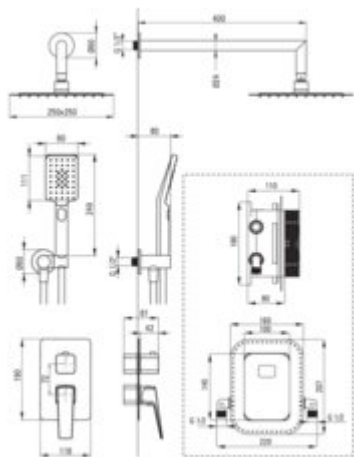

BLUR
Concealed shower set, with mixer
BOX

Product code: BXYZ0QLM
EAN: 5907650889977
Color: chrome
Warranty [years]: 7

Mixer (BXY_0QLM)

Mixer type	Concealed BOX
Installation method	floor

Mixer (BXY_X44Z)

Mixer type	Concealed BOX
Installation method	concealed

Mixer (BXY_M44M)

Mixer type	concealed BOX body, mixer
Installation method	concealed
Flow class [l/min]	B <= 25.2 (19.9 - 25.2)
Acoustic group [dB]	I (x <= 20)

Spout

Spout type	still
Range of shower/ bath spout [mm]	400

Shower overhead

Shape	square
Material	steel 304
Width [mm]	250
Length [mm]	250
thickness	55
Anti-calc	yes
Number of functions	1
Stream type	rain
Quick response time for turning the water on and off	yes

Hand shower

Number of functions	3
Anti-calc	yes
Stream type	rain, mist, mixed

Hose

Length [mm]	1500
Braid material	PVC
Anti-twist	1

Angled hose connector

Finish	chrome
Connection type	for the hose with hand shower holder
Shape	round
Material	brass
Connection thread	yes
Concealed mounting	yes