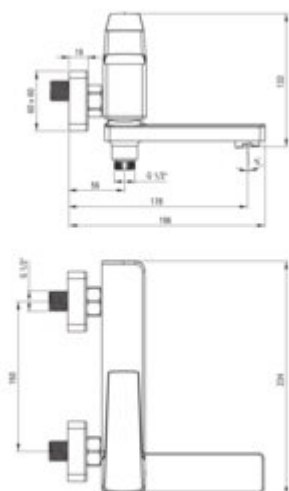

BLUR

Bath mixer, wall-mounted

Product code: BQL_D12M

EAN: 5907650869900

Color: titanium

Warranty [years]: 7

Mixer

Finish	titanium
Material	brass
Mixer type	single-handle, mixer
Installation method	wall-mounted
Total mixer height [mm]	133
Flow class [l/min]	A <= 15 (9.1 - 15)
Acoustic group [dB]	II (20 < x <= 30)

Mixer cartridge

Ceramic cartridge size	35 mm
------------------------	-------

Spout

Spout type	foldable
Mixer spout range [mm]	180
Material	brass

Function switch

Switch type	ceramic mechanical
-------------	--------------------

Aerator

Aerator type	honeycomb
Aerator size	M24

Features:

- Innovative, durable and easy to clean Titanium coating
- Only the best materials, the quality of which has been confirmed by laboratory tests
- A movable spout that is also a function switch
- Cleaning agent for fixtures in all colors available