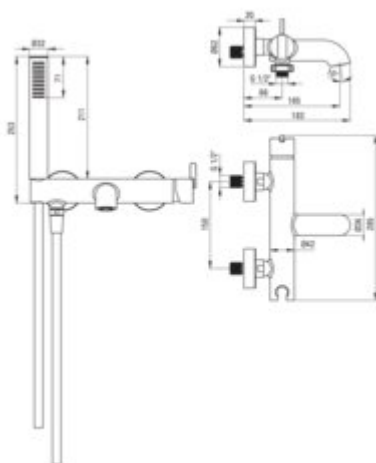

### Mixer

Finish	steel
Material	brass
Mixer type	single-handle, mixer
Total mixer height [mm]	183
Flow class [l/min]	A ≤ 15 (9.1 - 15)
Acoustic group [dB]	I (x ≤ 20)

### Mixer cartridge

Ceramic cartridge size	35 mm
------------------------	-------

### Spout

Spout type	still
Mixer spout range [mm]	183
Material	brass

### Hose

Length [mm]	1500
Anti-twist	1