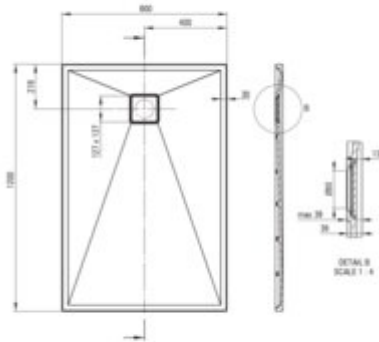

CORREO

Granite shower tray, rectangular

Product code: KQR_544B

EAN: 5907650812616

Color: beige

Warranty [years]: 10

Material	granite
Shape	rectangular
Width [mm]	800
Length [mm]	1200
Height [mm]	36
Installation method	directly on the spout, on the construction material support, on the floor level
Drain diameter	90
possibility to cut to size	yes
Hydrophobicity	yes