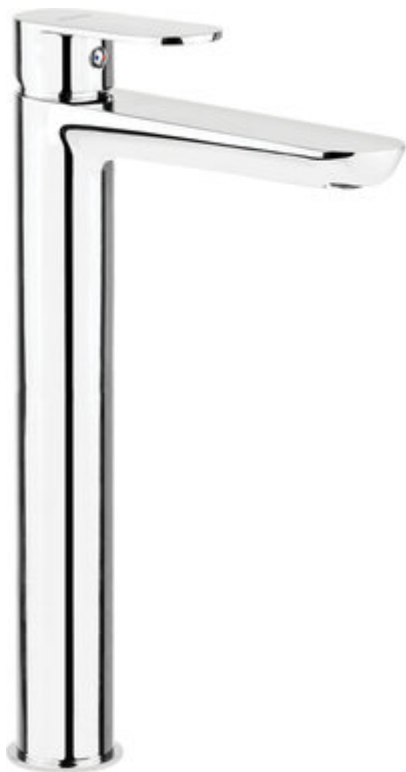

ALPINIA Washbasin tap, tall

Product code: BGAE020K

EAN: 5907650829843

Color: chrome

Warranty [years]: 7

Mixer

Finish	chrome
Material	brass
Mixer type	single-handle, mixer
Installation method	standing
Total mixer height [mm]	320
Flow class [l/min]	Z - 4-9 l/min
Acoustic group [dB]	I (x <= 20)

Mixer cartridge

Ceramic cartridge size	35 mm
------------------------	-------

Spout

Spout type	still
Mixer spout range [mm]	165
Material	brass

Aerator

Aerator type	restricting the flow
Aerator size	M24
Water flow reduction	to 4.5 l/min

Connecting hose

Length [mm]	450
Installation thread	3/8"
Connection thread	M10

Features:

- Light and subtle design
- Coin-slot aerator
- The tap is equipped with an ECO-aerator that reduces water consumption to 4,5 l-min
- The mixer body is made of the highest quality brass
- Z flow class (4-9 l/min) allowing for water consumption reduction
- 45 cm connection hoses included
- The mounting sleeve facilitates the installation of the mixer
- Only the best materials, the quality of which has been confirmed by laboratory tests
- The mixer is equipped with a stream aerator
- Cleaning agent for fixtures in all colors available