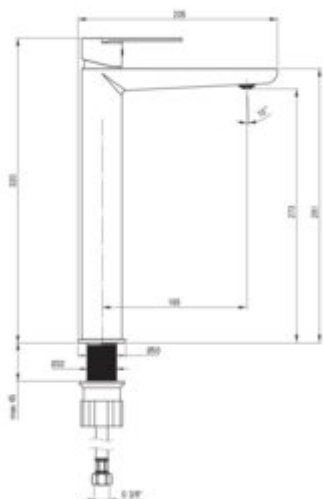

ALPINIA Washbasin tap, tall

Product code: BGAE020K

EAN: 5907650829843

Color: chrome

Warranty [years]: 7

Mixer

Finish	chrome
Material	brass
Mixer type	single-handle, mixer
Installation method	standing
Total mixer height [mm]	320
Flow class [l/min]	Z - 4-9 l/min
Acoustic group [dB]	I (x <= 20)

Mixer cartridge

Ceramic cartridge size	35 mm
------------------------	-------

Spout

Spout type	still
Mixer spout range [mm]	165
Material	brass

Aerator

Aerator type	restricting the flow
Aerator size	M24
Water flow reduction	to 4.5 l/min

Connecting hose

Length [mm]	450
Installation thread	3/8"
Connection thread	M10

Features:

- Light and subtle design
- Coin-slot aerator
- The tap is equipped with an ECO-aerator that reduces water consumption to 4,5 l-min
- The mixer body is made of the highest quality brass
- Z flow class (4-9 l/min) allowing for water consumption reduction
- 45 cm connection hoses included
- The mounting sleeve facilitates the installation of the mixer
- Only the best materials, the quality of which has been confirmed by laboratory tests
- The mixer is equipped with a stream aerator
- Cleaning agent for fixtures in all colors available