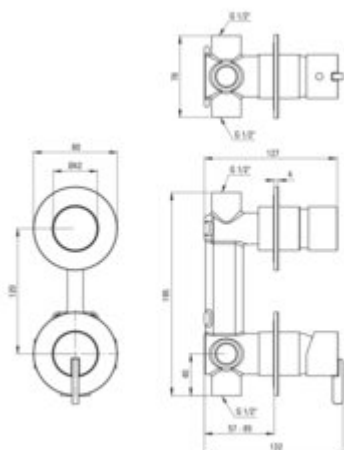

SILIA

Shower mixer

Product code: BQS_044P

EAN: 5907650857150

Color: chrome

Warranty [years]: 7

Mixer

Finish	chrome
Material	brass
Mixer type	single-handle, mixer
Installation method	concealed
Flow class [l/min]	S - 15.1-19.8 l/min
Acoustic group [dB]	I (x <= 20)

Mixer cartridge

Ceramic cartridge size	35 mm
------------------------	-------

Function switch

Switch type	click mechanical
-------------	------------------

Features:

- Deante Design Studio Collection
- Noble form and timeless simplicity
- Ceramic mechanical Click type function switch
- Flush-mounted installation ensures the aesthetics of the bathroom
- The mixer body is made of the highest quality brass
- Only the best materials, the quality of which has been confirmed by laboratory tests
- Cleaning agent for fixtures in all colors available