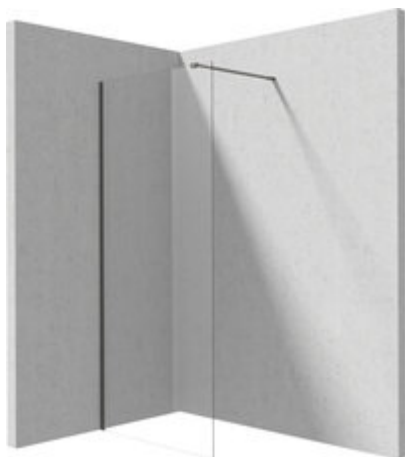

# PRIZMA Shower wall, walk-in

**Product code:** KTJ\_D32P

**EAN:** 5907650881582

**Color:** titanium

**Warranty [years]:** 5

Model	Size	A (mm)	B (mm)
KTJ_A32P	900x1950	800	1950
KTJ_B32P	900x1950	900	1950
KTJ_C32P	900x1950	1000	1950
KTJ_D32P	1100x1950	1000	1950
KTJ_E32P	1100x1950	1100	1950

## Shower door

rails adjustable stiffening the cabin

## Showe cabin

Width [mm] 1200

Height [mm] 1950

Glass finish transparent

Glass thickness [mm] 6

Active cover yes

Side dimension [mm] 1180

Reversible doors yes

## Features:

- Safe and durable tempered glass
- Possibility to install the cabin without a shower tray, directly on the tiles
- Hydrophobic Active-Cover coating that makes it easier for water to run off the glass
- Dedicated to Active Cover surfaces
- Only the best materials, the quality of which has been confirmed by laboratory tests
- Reversible door that allows the cabin to be mounted on the right or left side
- Resistance to impacts, chemicals and stains in accordance with PN-EN 14428+A1:2008 norm, c
- Can be combined with a second sliding wall and the Prizma walk-in shower wall
- Possibility of mounting the cabin directly on tiles or on Correo granite (KQR) and Kerria Plus acrylic (KTS) shower trays
- Free combination of elements