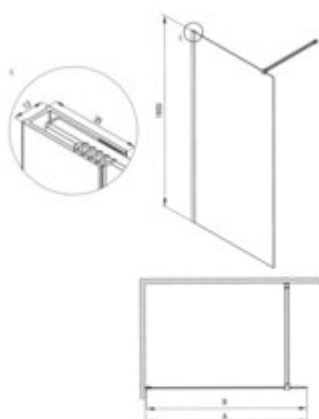

# PRIZMA Shower wall, walk-in

**Product code:** KTJ\_D32P

**EAN:** 5907650881582

**Color:** titanium

**Warranty [years]:** 5

Model	Size	A (mm)	B (mm)
KTJ_A32P	900x1950	800	1950
KTJ_B32P	900x1950	900	1950
KTJ_C32P	900x1950	1000	1950
KTJ_D32P	1100x1950	1000	1950
KTJ_E32P	1100x1950	1100	1950

## Shower door

rails adjustable stiffening the cabin

## Showe cabin

Width [mm] 1200

Height [mm] 1950

Glass finish transparent

Glass thickness [mm] 6

Active cover yes

Side dimension [mm] 1180

Reversible doors yes