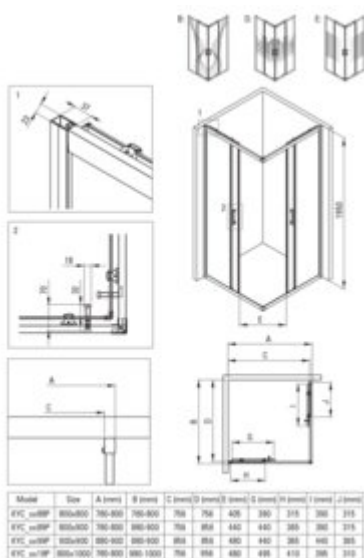

FUNKIA EVO

Shower cabin, square

Product code: KYC_DE99P

EAN: 5907650813903

Color: titanium

Warranty [years]: 5

| | |
|---|------------------------|
| Finish | titanium |
| Shape | square |
| Width [mm] | 900 |
| Length [mm] | 900 |
| Height [mm] | 1950 |
| Glass finish | transparentne wzór pas |
| Glass thickness [mm] | 5 |
| Active cover | yes |
| Adjustment range up to [mm] | 20 |
| Masking of assembly elements | yes |
| Profiles levelling the curvature of the walls | yes |
| Reversible doors | yes |
| Installation without shower tray possible | yes |
| Double top rollers with ball bearings | yes |
| Detachable lower rollers | yes |
| Quick assembly with clips | yes |

Features:

- An innovative combination of granite and steel
-
- Hydrophobic Active-Cover coating that makes it easier for water to run off the glass
- Dedicated to Active Cover surfaces
- Double top rollers with ball bearings
- Bottom rollers allow for the door detachment and easier product care
- Possibility to install the cabin without a shower tray, directly on the tiles
- Safe and durable tempered glass
- Resistance to impacts, chemicals and stains in accordance with PN-EN 14428+A1:2008 norm, c
- The profile system makes it possible to reduce the curvature of the walls
- Covering of assembly elements
- Only the best materials, the quality of which has been confirmed by laboratory tests
- Dedicated cleaning agent, safe for cleaned surfaces