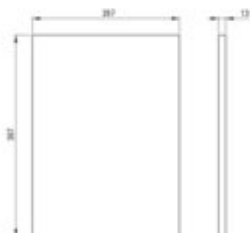

**CORREO**  
Stone shelf, for bathroom console  
or tower

**Product code:** CBL\_N30B

**EAN:** 5908212099001

**Color:** nero

**Warranty [years]:** 2

Finish	nero
Width [mm]	267
Length [mm]	367
Height [mm]	13
Material	lapitec
Hydrophobicity	yes