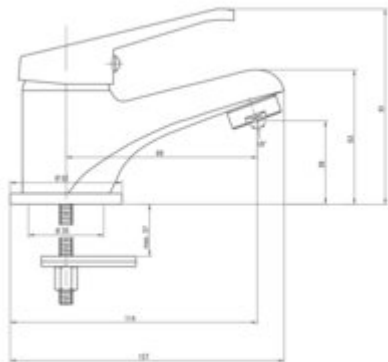

LOBO

Washbasin tap

Product code: BYU_020M
EAN: 5908212002186
Color: chrome
Warranty [years]: 5

Mixer

Finish	chrome
Material	brass
Mixer type	mixer, single-handle
Installation method	standing
Total mixer height [mm]	91
Flow class [l/min]	A <= 15 (9.1 - 15)
Acoustic group [dB]	II (20 < x <= 30)
Plug included in the set	no

Mixer cartridge

Ceramic cartridge size	35 mm
------------------------	-------

Spout

Spout type	still
Mixer spout range [mm]	89
Material	brass

Aerator

Aerator size	M24
--------------	-----

Connecting hose

Length [mm]	350
Installation thread	3/8"
Connection thread	M10