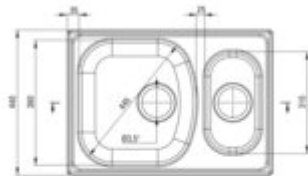

### Sink

Finish	satin
Surface type	smooth, satin
Material	steel 304
Installation method	inset
Number of bowls	1.5
Minimum cabinet width [mm]	600
Width [mm]	440
Length [mm]	620
Height [mm]	150
Bowl depth [mm]	150
2nd bowl depth [mm]	110
Cut-out Length [mm]	600
Cut-out Width [mm]	420
Reversible	yes
Equipped with accessories	yes
Drain diameter	3.5"