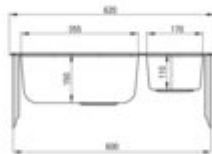

### Sink

Finish	satin
Surface type	smooth, satin
Material	steel 304
Installation method	inset
Number of bowls	1.5
Minimum cabinet width [mm]	600
Width [mm]	440
Length [mm]	620
Height [mm]	150
Bowl depth [mm]	150
2nd bowl depth [mm]	110
Cut-out Length [mm]	600
Cut-out Width [mm]	420
Reversible	yes
Equipped with accessories	yes
Drain diameter	3.5"