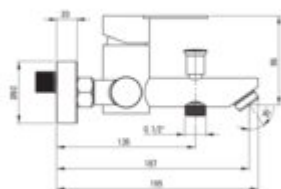

LUPO

Bath mixer, wall-mounted

Product code: BLU_F10N

EAN: 5907650861157

Color: brushed steel

Warranty [years]: 5

Mixer

Finish	steel
Material	steel 304
Mixer type	single-handle, mixer
Installation method	wall-mounted
Flow class [l/min]	A <= 15 (9.1 - 15)
Acoustic group [dB]	II (20 < x <= 30)

Mixer cartridge

Ceramic cartridge size	35 mm
------------------------	-------

Spout

Material	steel 304
----------	-----------

Function switch

Switch type	pressure
-------------	----------

Aerator

Aerator type	honeycomb
Aerator size	M24