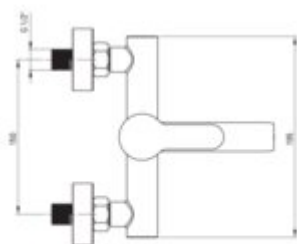

LUPO

Bath mixer, wall-mounted

Product code: BLU_F10N

EAN: 5907650861157

Color: brushed steel

Warranty [years]: 5

Mixer

Finish	steel
Material	steel 304
Mixer type	single-handle, mixer
Installation method	wall-mounted
Flow class [l/min]	A <= 15 (9.1 - 15)
Acoustic group [dB]	II (20 < x <= 30)

Mixer cartridge

Ceramic cartridge size	35 mm
------------------------	-------

Spout

Material	steel 304
----------	-----------

Function switch

Switch type	pressure
-------------	----------

Aerator

Aerator type	honeycomb
Aerator size	M24