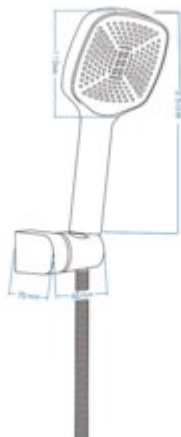

## Shower set, with fixed bracket

Product code: NLO\_041K

EAN: 5907650873051

Color: chrome

Warranty [years]: 2

### Hand shower

Finish	chrome, black
Number of functions	1
Anti-calc	yes
Material	ABS
Stream type	rain
Flow class [l/min]	20 ≤ B < 25 (20 - 24.9)
Connection thread 1/2"	yes

### Hand shower holder

Finish	chrome
Material	ABS
installation	wall-mounted
Hand shower angle adjustment	yes

### Hose

Finish	chrome
Length [mm]	1500
Braid type	double braided
Braid material	stainless steel
Tip material	ZnAl
end at the faucet - type	hexagonal
Dimension	1/2"
end at the shower hand - type	conical
Dimension	1/2"