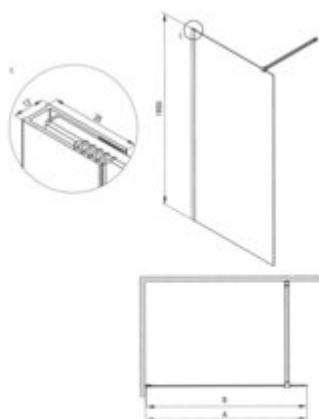

PRIZMA

Shower wall, walk-in

Product code: KTJ_N30P

EAN: 5907650881537

Color: nero

Warranty [years]: 5

Model	Size	A (mm)	B (mm)
KTJ_N30P	900x1950	800	1950
KTJ_N30P	900x1950	900	1950
KTJ_N30P	900x1950	1000	1950
KTJ_N30P	1000x1950	900	1950
KTJ_N30P	1000x1950	1000	1950
KTJ_N30P	1000x1950	1100	1950

Shower door

rails adjustable stiffening the cabin

Showe cabin

Finish	nero
Width [mm]	1000
Height [mm]	1950
Glass finish	transparent
Glass thickness [mm]	6
Active cover	yes
Side dimension [mm]	980
Reversible doors	yes
Installation without shower tray	yes possible

Features:

- Safe and durable tempered glass
- Possibility to install the cabin without a shower tray, directly on the tiles
- Hydrophobic Active-Cover coating that makes it easier for water to run off the glass
- Dedicated to Active Cover surfaces
- Only the best materials, the quality of which has been confirmed by laboratory tests
- Reversible door that allows the cabin to be mounted on the right or left side
- Resistance to impacts, chemicals and stains in accordance with PN-EN 14428+A1:2008 norm, c
- Can be combined with a second sliding wall and the Prizma walk-in shower wall
- Possibility of mounting the cabin directly on tiles or on Correo granite (KQR) and Kerria Plus acrylic (KTS) shower trays
- Free combination of elements
- Innovative, durable and easy to clean Nero coating