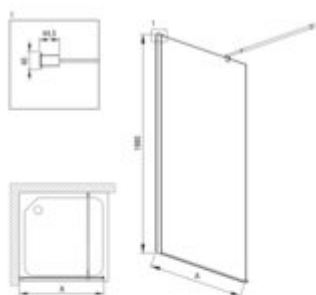

## Shower wall / walk-in, Kerria Plus system

**Product code:** KTS\_N85P

**EAN:** 5907650841586

**Color:** nero

**Warranty [years]:** 5

Model	Size (mm)	A (mm)
670_K85P	800x1980	200x1710
670_K85P	900x1980	200x1710
670_K85P	1000x1980	200x1710
670_K85P	1100x1980	200x1710
670_K85P	1200x1980	200x1710
670_K85P	1300x1980	200x1710
670_K85P	1400x1980	200x1710
670_K85P	1500x1980	200x1710
670_K85P	1600x1980	200x1710
670_K85P	1700x1980	200x1710
670_K85P	1800x1980	200x1710
670_K85P	1900x1980	200x1710

Finish	nero
Width [mm]	500
Height [mm]	2000
Glass finish	transparent
Glass thickness [mm]	6
Active cover	yes
installation	to be completed with KTS doors , to be completed with KTS walk-in , possibility of assembly with a fixed wall, possibility of assembly with a KTS movable panel
Side dimension [mm]	470
Adjustment range from [mm]	700
Adjustment range up to [mm]	1200
Masking of assembly elements	yes
Profiles levelling the curvature of the walls	yes
Railings	adjustable stiffening the cabin
Tempered glass TOTAL WHITE	yes
Installation without shower tray	yes possible