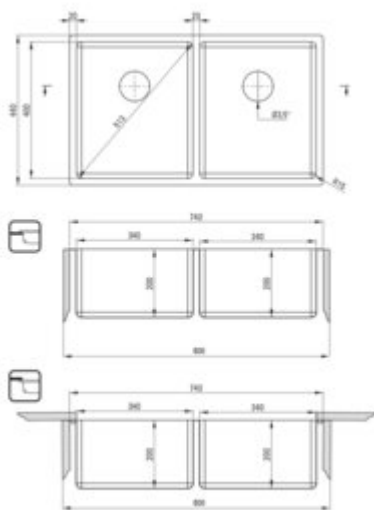

EGERIA

Steel sink, 2-bowl

Product code: ZPE_020A

EAN: 5907650867234

Color: brushed steel

Warranty [years]: 2

Sink

Finish	steel
Surface type	brushed
Material	steel 304
Installation method	undermount, inset, flush
Number of bowls	2
Minimum cabinet width [mm]	800
Width [mm]	440
Length [mm]	740
Height [mm]	200
Bowl depth [mm]	200
Cut-out Length [mm]	720
Cut-out Width [mm]	420
Cut-out Length [mm]	680
Cut-out Width [mm]	400
Steel thickness [mm]	1
Equipped with accessories	yes
Drain diameter	3.5"
Additional features	drain cover included

Sink waste kit

Finish	steel
Plug type	automatic
Low siphon/ Space saver	yes
Telescopic siphon	yes
possibility to connect a dishwasher/ washing machine	yes

Features:

- Drain cover
- High-strength stainless steel
- Natural antiseptic properties of steel
- Space-saving siphon which facilitates e.g. sorting waste
- The sink is equipped with fittings with a connection to the dishwasher
- Dedicated cleaning agent, safe for cleaned surfaces