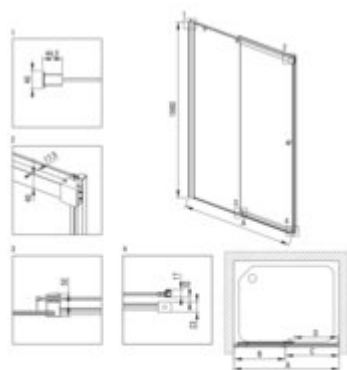

KERRIA PLUS Shower doors

Product code: KTSPN12P

EAN: 5907650820697

Color: nero

Warranty [years]: 5

Shower door

Finish	nero
Width [mm]	1200
Height [mm]	2000
Glass finish	transparent
Glass thickness [mm]	6
Active cover installation	yes
Masking of assembly elements	to be completed with KTS walk-in
Profiles levelling the curvature of the walls	yes
Holders	yes
Tempered glass TOTAL WHITE	with safety
Reversible doors	yes
Silent closing	yes
Installation without shower tray possible	yes
Lifting hinges	yes
Hinges flush with the glass	no
possibility to cut the upper guide and threshold strip	yes
Showe cabin	
Side dimension [mm]	1210

Features:

- Hydrophobic Active-Cover coating that makes it easier for water to run off the glass
- Covering of assembly elements
- TOTALWHITE transparent glass
- Profiles leveling the curvature of the walls
- Safe and durable tempered glass
- Dedicated cleaning agent, safe for cleaned surfaces
- Dedicated to Active Cover surfaces
- Reversible door that allows the cabin to be mounted on the right or left side
- The profile system makes it possible to reduce the curvature of the walls
- Only the best materials, the quality of which has been confirmed by laboratory tests
- Precise door closing through lifting hinges
- Resistance to impacts, chemicals and stains in accordance with PN-EN 14428+A1:2008 norm, c
- The shower enclosure can be installed directly on tiles or on Correo (KQR) granite shower trays as well as Kerria Plus (KTS) and Silia (KSKA) acrylic shower trays.