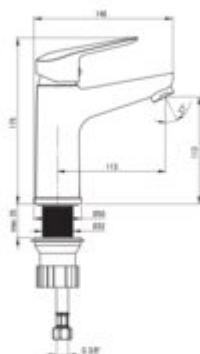

### Mixer

Finish	chrome
Material	brass
Mixer type	single-handle, mixer
Installation method	standing
Total mixer height [mm]	168
Flow class [l/min]	S - 15.1-19.8 l/min
Acoustic group [dB]	II (20 < x <= 30)

### Mixer cartridge

Ceramic cartridge size	35 mm
------------------------	-------

### Spout

Mixer spout range [mm]	112
------------------------	-----

### Connecting hose

Length [mm]	350
Installation thread	3/8"
Connection thread	M10