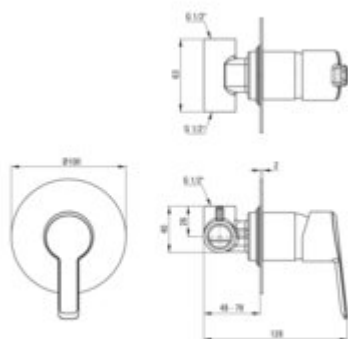

ARNIKA

Shower mixer, concealed

Product code: BQA_R44L

EAN: 5907650833376

Color: brushed gold

Warranty [years]: 7

Mixer

Finish	brushed gold
Material	brass
Mixer type	single-handle, mixer
Installation method	concealed
Total mixer height [mm]	84
Flow class [l/min]	S - 15.1-19.8 l/min
Acoustic group [dB]	I (x ≤ 20)

Mixer cartridge

Ceramic cartridge size	35 mm
------------------------	-------

Features:

- Design full of beauty and harmony
- The variety of colours gives many arrangement possibilities
- Innovative and easy to maintain brushed gold coating
- Flush-mounted installation ensures the aesthetics of the bathroom
- The mixer body is made of the highest quality brass
- Only the best materials, the quality of which has been confirmed by laboratory tests
- Cleaning agent for fixtures in all colors available
- The faucet includes a concealed element
- Coating applied using the PVD method
- Deante Design Studio Collection