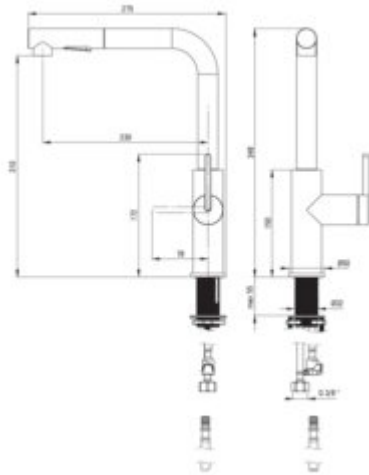

MOMI Kitchen tap

Product code: BKM_A73M

EAN: 5907650892731

Color: bianco

Warranty [years]: 7

Mixer

Finish	bianco
Material	steel 304
Mixer type	single-handle, mixer
Installation method	standing
Flow class [l/min]	Z - 4-9 l/min
Acoustic group [dB]	I (x <= 20)

Mixer cartridge

Ceramic cartridge size	35 mm
------------------------	-------

Connecting hose

Length [mm]	600
Installation thread	3/8"
Connection thread	M8

Hose

Length [mm]	1800
-------------	------

Hand shower

Number of functions	2
---------------------	---

Features:

- Product designed by Polish designers - Deante Design Studio
- Innovative and easy-to-maintain coating - bianco
- Z flow class (4-9 l/min) allowing for water consumption reduction
- The mixer with functional pull-out spout
- 2-function spout
- Cleaning agent for fixtures in all colors available
- The mixer is equipped with a stream aerator