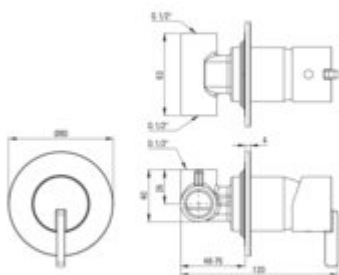

SILIA

Shower mixer, concealed

Product code: BQS_D44L

EAN: 5907650859659

Color: titanium

Warranty [years]: 7

Mixer

Finish	titanium
Material	brass
Mixer type	single-handle, mixer
Installation method	concealed
Flow class [l/min]	S - 15.1-19.8 l/min
Acoustic group [dB]	I (x ≤ 20)

Mixer cartridge

Ceramic cartridge size	35 mm
------------------------	-------

Features:

- Flush-mounted installation ensures the aesthetics of the bathroom
- Only the best materials, the quality of which has been confirmed by laboratory tests
- Innovative, durable and easy to clean Titanium coating
- Noble form and timeless simplicity
- Cleaning agent for fixtures in all colors available
- Deante Design Studio Collection