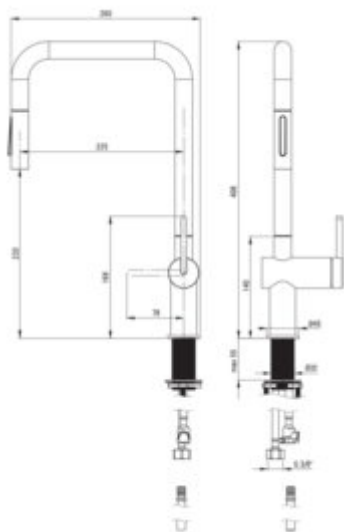

MOMI Kitchen tap

Product code: BKM_N73N

EAN: 5907650863892

Color: nero

Warranty [years]: 7

Mixer

Finish	nero
Material	steel 304
Mixer type	single-handle, mixer
Installation method	standing
Flow class [l/min]	Z - 4-9 l/min

Mixer cartridge

Ceramic cartridge size	35 mm
------------------------	-------

Spout

Spout type	pull-out, swivel
Material	steel 304

Aerator

Aerator type	honeycomb
--------------	-----------

Connecting hose

Length [mm]	600
Installation thread	3/8"
Connection thread	M8

Hose

Length [mm]	1800
-------------	------

Hand shower

Number of functions	2
---------------------	---

Features:

- Deante Design Studio Collection
- Only the best materials, the quality of which has been confirmed by laboratory tests
- The mixer is equipped with a stream aerator
- Z flow class (4-9 l/min) allowing for water consumption reduction
- 45 cm connection hoses included
- The mounting sleeve facilitates the installation of the mixer
- Innovative, durable and easy to clean Nero coating