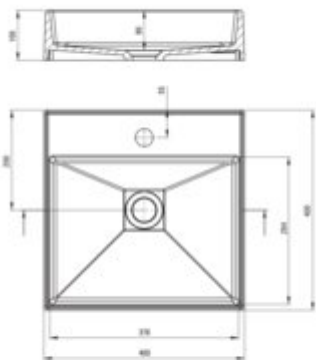

CORREO
Granite washbasin, countertop

Product code: CQR_TU4S
EAN: 5907650826828
Color: anthracite metallic
Warranty [years]: 10

Finish	anthracite metallic
Material	granite
Installation method	countertop/standing
Width [mm]	400
Length [mm]	400
Height [mm]	100
Depth [mm]	80
Pre-drilled tap holes	1
Antibacterial	yes
Hydrophobicity	yes
Without overflow	yes

Features:

- The finish enriched with silver ions adds antiseptic properties
- Properties of Deante granite: resistance to impact, high temperature, discoloration, therm
- Hydrophobic properties repel water molecules
- Dedicated cleaning agent, safe for cleaned surfaces
- The finish enriched with silver ions adds antiseptic properties