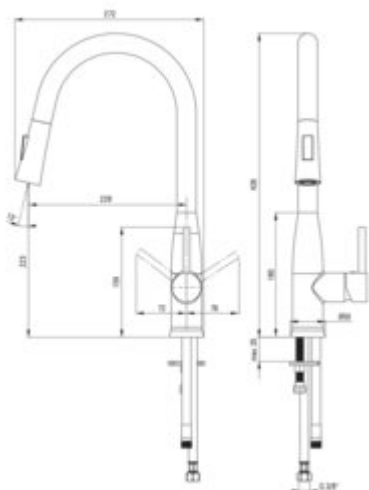

LUKRECJA Kitchen tap

Product code: BDH_072M

EAN: 5908212053218

Color: chrome

Warranty [years]: 7

Mixer

Finish	chrome
Material	brass
Mixer type	mixer, single-handle
Installation method	standing
Total mixer height [mm]	439
Flow class [l/min]	Z - 4-9 l/min
Acoustic group [dB]	I (x ≤ 20)
Check valves	yes

Mixer cartridge

Ceramic cartridge size	35 mm
------------------------	-------

Spout

Spout type	pull-out, swivel
Mixer spout range [mm]	229
Material	metal

Aerator

Aerator type	honeycomb
--------------	-----------

Connecting hose

Length [mm]	450
Installation thread	3/8"
Connection thread	M10

Hose

Length [mm]	1500
-------------	------

Hand shower

Number of functions	2
---------------------	---

Features:

- The mixer body is made of the highest quality brass
- The mixer is equipped with a stream aerator
- The mixer with functional pull-out spout
- 45 cm connection hoses included
- Z flow class (4-9 l/min) allowing for water consumption reduction
- 2-function spout
- The mixer is equipped with non-return valves so that the mixed water does not flow back in
- Only the best materials, the quality of which has been confirmed by laboratory tests
- Cleaning agent for fixtures in all colors available