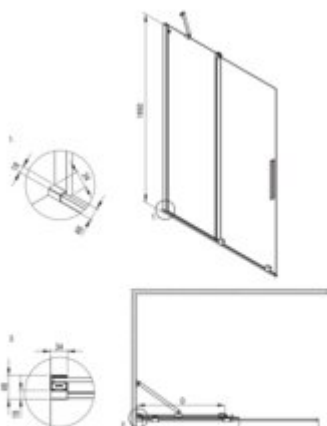

PRIZMA
Shower cabin, square

Product code: KPNNP08P08

EAN: 5907650899846

Color: nero

Warranty [years]: 5

Model	Type	A (mm)	B (mm)	C (mm)	D (mm)
KTJ K388	800x1950	790-800	310	620	370
KTJ K388	900x1950	880-900	360	670	420
KTJ K326	1200x1950	1180-1200	410	720	470
KTJ K326	1200x1950	1180-1200	510	820	570
KTJ K348	1400x1950	1380-1400	510	720	570

Showe cabin

Finish	nero
Width [mm]	800
Height [mm]	1950
Glass finish	transparent
Glass thickness [mm]	6
Active cover	yes
Side dimension [mm]	800
Railings	short to perpendicular wall/long to parallel wall
Reversible doors	yes
Installation without shower tray possible	yes
Possibility to install a railing to a perpendicular wall	yes