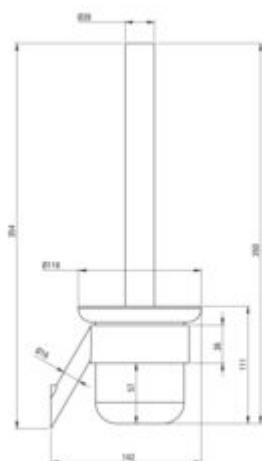

SILIA
Toilet brush, wall-mounted

Product code: ADI_Z711

EAN: 5907650811763

Color: gold

Warranty [years]: 2

bathroom accessories

Finish	gold
Surface type	shine
Height [mm]	350
Width [mm]	75
Depth [mm]	75

Features: