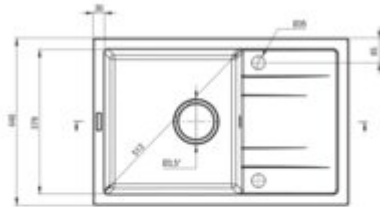

CORIO

Granite sink, 1-bowl with drainer

Product code: ZRC_G113

EAN: 5907650880882

Color: metallic graphite

Warranty [years]: 18

Sink

Finish	metallic graphite
Surface type	matte
Material	granite
Installation method	inset
Number of bowls	1
Minimum cabinet width [mm]	500
Width [mm]	440
Length [mm]	670
Height [mm]	175
Bowl depth [mm]	163
Cut-out Length [mm]	650
Cut-out Width [mm]	420
Reversible	yes
Equipped with accessories	yes
Drain diameter	3.5"
Number of holes	2

Sink waste kit

Finish	nero
Plug type	manual
Low siphon/ Space saver	yes
possibility to connect a dishwasher/ washing machine	yes

Features:

- Properties of Deante granite: resistance to impact, high temperature, discoloration, therm
- Hydrophobic properties repel water molecules
- Longest, 18 years warranty
- Equipment with the possibility of connecting a washing machine or dishwasher
- Reversible sink - possibility to install the bowl on the left or the right side
- Strainer uniformly dyed in mass
- Space-saving siphon which facilitates e.g. sorting waste
- The finish enriched with silver ions adds antiseptic properties