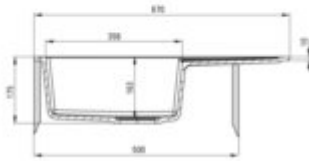

CORIO

Granite sink, 1-bowl with drainer

Product code: ZRC_G113

EAN: 5907650880882

Color: metallic graphite

Warranty [years]: 18

Sink

Finish	metallic graphite
Surface type	matte
Material	granite
Installation method	inset
Number of bowls	1
Minimum cabinet width [mm]	500
Width [mm]	440
Length [mm]	670
Height [mm]	175
Bowl depth [mm]	163
Cut-out Length [mm]	650
Cut-out Width [mm]	420
Reversible	yes
Equipped with accessories	yes
Drain diameter	3.5"
Number of holes	2

Sink waste kit

Finish	nero
Plug type	manual
Low siphon/ Space saver	yes
possibility to connect a dishwasher/ washing machine	yes

Features:

- Properties of Deante granite: resistance to impact, high temperature, discoloration, therm
- Hydrophobic properties repel water molecules
- Longest, 18 years warranty
- Equipment with the possibility of connecting a washing machine or dishwasher
- Reversible sink - possibility to install the bowl on the left or the right side
- Strainer uniformly dyed in mass
- Space-saving siphon which facilitates e.g. sorting waste
- The finish enriched with silver ions adds antiseptic properties